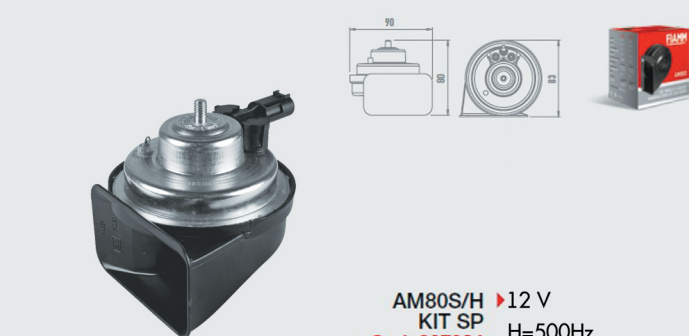

Электромагнитические горны

Электромагнитические горны

Steel/ABS

AM80S SUPER ▶ 12 V
Cod. 924650
2 terminals
L=405Hz
H=500Hz

Steel/ABS

AM80S LUXE ▶ 12 V
Cod. 924648
2 terminals
L=405Hz
H=500Hz

Steel/ABS

AUDI • MERCEDES AMG
MERCEDES BENZ • SEAT • SMART
SKODA • VOLKSWAGEN

AM80S/H ▶ 12 V
KIT 2TV
Cod. 927386
H=500Hz
AM80S/L ▶ 12 V
KIT 2TV
Cod. 927387
L=405Hz

Steel/ABS

BMW • MINI

AM80S/H ▶ 12 V
KIT SP
Cod. 927384
H=500Hz
AM80S/L ▶ 12 V
KIT SP
Cod. 927385
L=405Hz

Steel

HK9 ▶ 12 V
Cod. 428522914
2 terminals
L=340Hz
H=425Hz
HK9/H ▶ 12 V
Cod. 428522714
2 terminals
H=425Hz
HK9/L ▶ 12 V
Cod. 428522814
2 terminals
L=340Hz