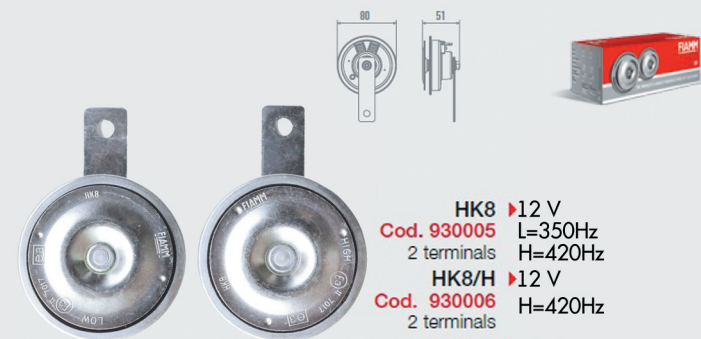

AM80S/H ▶ 12 V
KIT 2TV
Cod. 927386
H=500Hz
AM80S/L ▶ 12 V
KIT 2TV
Cod. 927387
L=405Hz

Steel/ABS

BMW • MINI

AM80S/H ▶ 12 V
KIT SP
Cod. 927384
H=500Hz
AM80S/L ▶ 12 V
KIT SP
Cod. 927385
L=405Hz

Steel

HK9 ▶ 12 V
Cod. 428522914
2 terminals
L=340Hz
H=425Hz
HK9/H ▶ 12 V
Cod. 428522714
2 terminals
H=425Hz
HK9/L ▶ 12 V
Cod. 428522814
2 terminals
L=340Hz

Steel

HK8 ▶ 12 V
Cod. 930005
2 terminals
L=350Hz
H=420Hz
HK8/H ▶ 12 V
Cod. 930006
2 terminals
H=420Hz
HK8/L ▶ 12 V
Cod. 930007
2 terminals
L=350Hz