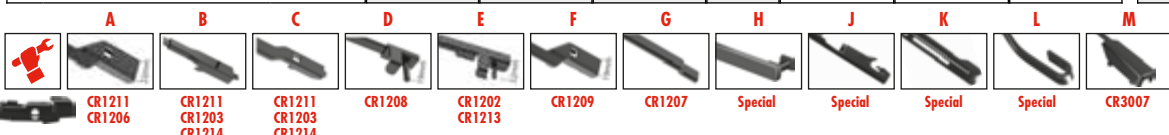

...MERCEDES-BENZ

CLK (C209)	06/02→05/09																		
CLK Convertible (A208)	03/98→03/02																		
CLK Convertible (A209)	02/03→03/10																		
CLS (C219)	10/04→02/11																		
CLS (C218)	01/11→																		
→02/13																			
03/13→																			
CLS Shooting Brake (X218)	10/12→																		
→02/13																			
03/13→																			
E-CLASS (W210)	06/95→08/03																		
E-CLASS (W211)	03/02→03/09																		
E-CLASS (W212)	01/09→																		
→02/13																			
03/13→																			
E-CLASS Convertible (A207)	01/10→																		
→02/13																			
03/13→																			
E-CLASS Coupe (C207)	01/09→																		
→02/13																			
03/13→																			
E-CLASS Estate (S210)	06/96→03/03																		
E-CLASS T-Model (S211)	03/03→07/09																		
E-CLASS T-Model (S212)	08/09→																		
→02/13																			
03/13→																			
GLA-CLASS (X156)	12/13→																		
GL-CLASS (X164)	09/06→																		
GL-CLASS (X166)	07/12→																		
GLE (W166)	04/15→																		
GLE Coupe (C292)	03/15→																		

MERCEDES-BENZ