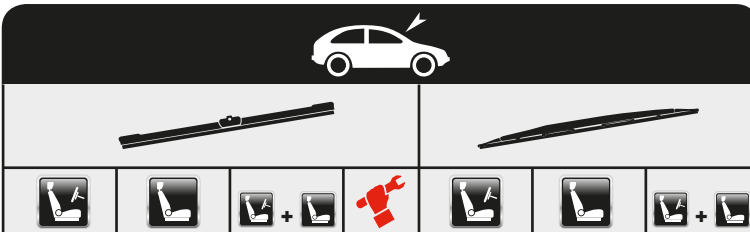

...SMART

FORTWO Cabrio (451)	01/07→										
		AFL58	AFR53	AFU5853B	B						
FORTWO Convertible (453)	09/15→										
		AFL50	AFL35	AFL5035G	G						
FORTWO Coupe (450)	01/04→02/07							A53	A53		
+ Spoiler								AS53			
FORTWO Coupe (451)	01/07→										
		AFL58	AFR53	AFU5853B	B						AP26
FORTWO Coupe (453)	07/14→										
		AFL50	AFL35	AFL5035G	G						
ROADSTER (452)	04/03→11/05							A51	A45		
+ Spoiler								AS51		AS5145	
ROADSTER Coupe (452)	04/03→11/05							A51	A45		
+ Spoiler								AS51		AS5145	

SSANGYONG

ACTYON I	11/05→							A53	A48		
+ Spoiler								AS53		AS5348	
				AFL5348L	L						
ACTYON II	08/12→							A53	A48		
+ Spoiler								AS53		AS5348	
				AFL5348L	L						
ACTYON SPORTS I (QJ)	11/05→							A53	A48		
+ Spoiler								AS53		AS5348	
				AFL5348L	L						
ACTYON SPORTS II	10/12→							A53	A48		
+ Spoiler								AS53		AS5348	
				AFL5348L	L						
KORANDO (KJ)	12/96→11/06							A45	A45		A29
+ Spoiler								AS45		AS4545	
KORANDO	07/10→							A60	A41		
+ Spoiler								AS60			
				AFL6040L	L						
KORANDO Cabrio (KJ)	12/96→11/06							A45	A45		
+ Spoiler								AS45		AS4545	
KYRON	05/05→							A55	A48		A36
+ Spoiler								AS55			
				AFL5548L	L						
MUSSO SPORTS	08/04→							A51	A45		
+ Spoiler								AS51		AS5145	
REXTON (GAB)	04/02→							A51	A51		A36
+ Spoiler								AS51			
				AFL5050L							

A B C D E F G H J K L M

SMART
SSANGYONG