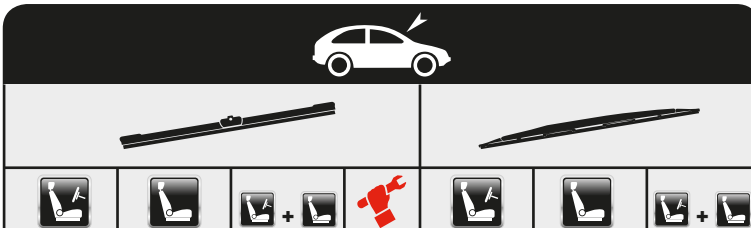

...SKODA

Model	Period	A	B	C	D	E	F	G	H	J	K	L	M
FABIA Combi (6Y5)	04/00→12/07									A53	A48		
+ Spoiler										AS53		AS5348	
												ASC5348	
					AFL5348L	L							
FABIA Combi	10/07→12/14												
		AFL53	AFL53	AFL5353A	A								AF38X
FABIA Estate (NJ5)	10/14→												
		AFL60	AFL40	AFL6040F	F								AF40
FABIA Saloon (6Y3)	10/99→12/07									A53	A48		
+ Spoiler										AS53		AS5348	
												ASC5348	
					AFL5348L	L							
FELICIA I Estate (6U5)	07/95→03/98									A51	A51		A41
+ Spoiler										AS51			
FELICIA I Fun (797)	10/95→04/02									A51	A51		
+ Spoiler										AS51			
FELICIA II (6U1)	01/98→06/01									A51	A51		A41
+ Spoiler										AS51			
FELICIA II Estate (6U5)	01/98→06/01									A51	A51		A41
+ Spoiler										AS51			
KAROQ (NU7)	07/17→												
		AFL65	AFL45	AFL6545F	F								AF34
OCTAVIA (1U2)	09/96→12/10									A53	A48		A36
+ Spoiler										AS53		AS5348	
												ASC5348	
					AFL5348L	L							
OCTAVIA (1Z3)	02/04→06/13												
		AFL60	AFL48	AFL6048E	E								AF38X
OCTAVIA (5E3)	11/12→												
		AFL60	AFL48	AFL6048F	F								
OCTAVIA Combi (1U5)	07/98→12/10									A53	A48		A33
+ Spoiler										AS53		AS5348	
												ASC5348	
					AFL5348L	L							
OCTAVIA Combi (1Z5)	02/04→06/13												
		AFL60	AFL48	AFL6048E	E								AF38X
OCTAVIA Combi (5E5)	11/12→												
		AFL60	AFL48	AFL6048F	F								AF34
RAPID (NH3)	07/12→												
		AFL60	AFL40	AFL6040F	F								AF28
RAPID Spaceback (NH1)	07/12→												
		AFL60	AFL40	AFL6040F	F								AF40