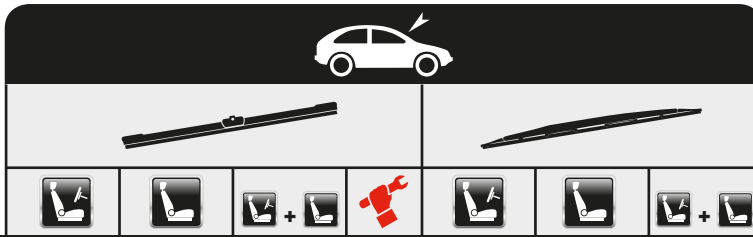

SKODA

SMART

...SKODA

ROOMSTER (5J) 03/06→05/15		AFL53	AFL53	AFL5353A	A			
SUPERB (3U4) 12/01→03/08		AFL53	AFL53A		E			
→10/04						A53	A48	
11/04→ + Spoiler						AS53		AS5348
11/04→								ASC5348
11/04→				AFL5348L	L			
SUPERB (3T4) 03/08→05/15		AFL60	AFL45	AFL6045A	A			
SUPERB (3V3) 03/15→		AFL65	AFL45	AFL6545F	F			
SUPERB Estate (3T5) 10/09→05/15		AFL60	AFL45	AFL6045A	A			AF40
SUPERB Estate (3V5) 03/15→		AFL65	AFL45	AFL6545F	F			AF40
YETI (5L) 05/09→12/17		AFL60	AFL48	AFL6048A	A			AF27