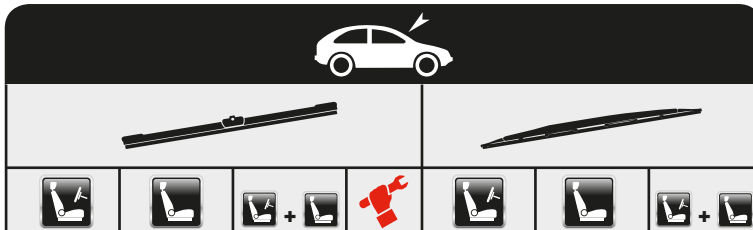

MERCEDES-BENZ

...MERCEDES-BENZ

A-CLASS (W176)	06/12→												
		AFL60	AFL48	AFL6048B	B								
AMG GT / GT S (C190)	10/14→												
		AFL50	AFL50		E								
AMG GT Roadster (R190)	11/16→												
		AFL50	AFL50		E								
B-CLASS (W245)	03/05→11/11												
		AFL65	AFR58	AFU6558B	B							AP28	
B-CLASS (W246, W242)	10/11→												
		AFL65	AFL48	AFL6548B	B								
C-CLASS (W203)	05/00→08/07												
→06/03 + Spoiler											ASC6055		
07/03→				AFL5555K	K								
C-CLASS (W204)	01/07→01/14												
→02/13		AFL60	AFL60	AFL6060E	E, D								
03/13→		AFL60	AFL60	AFL6060A	A								
C-CLASS (W205)	07/13→												
		AFL55	AFL53	AFL5553B	B								
C-CLASS Coupe (CL203)	03/01→06/11												
→06/03 + Spoiler											ASC6055		
07/03→				AFL5555K	K								
C-CLASS Coupe (C204)	01/11→												
→02/13		AFL60	AFL60	AFL6060E	E, D								
03/13→		AFL60	AFL60	AFL6060A	A								
C-CLASS Estate (S202)	06/96→03/01												
x1							A61					A41	
C-CLASS T-Model (S203)	03/01→08/07												
→06/03 + Spoiler											ASC6055	A41	→12/03
07/03→				AFL5555K	K								
C-CLASS T-Model (S204)	08/07→08/14												
→02/13		AFL60	AFL60	AFL6060E	E, D							AP28	
03/13→		AFL60	AFL60	AFL6060A	A								
C-CLASS T-Model (S205)	09/14→												
		AFL55	AFL53	AFL5553B	B								
CITAN Combi (415)	11/12→							A55	A55			AP34	
		AFL58	AFL53	AFL5853G	G							A33	
CLA Coupe (C117)	01/13→												
		AFL60	AFL48	AFL6048B	B								
CLA Shooting Brake (X117)	01/15→												
		AFL60	AFL48	AFL6048B	B								
CLC-CLASS (CL203)	05/08→06/11												
				AFL5555K	K								
CLK (C208)	06/97→09/02							A61					

CR1211
CR1206

CR1211
CR1203
CR1214

CR1211
CR1203
CR1214

CR1208

CR1202
CR1213

CR1209

CR1207

Special

Special

Special

Special

CR3007