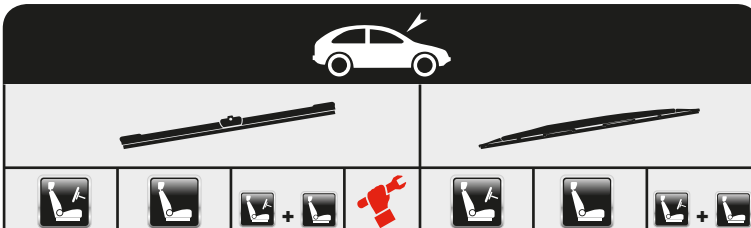

Special

Special

Special

CR3007

...MERCEDES-BENZ

CLK (C209)	06/02→05/09																		
CLK Convertible (A208)	03/98→03/02																		
CLK Convertible (A209)	02/03→03/10																		
CLS (C219)	10/04→02/11																		
CLS (C218)	01/11→																		
→02/13																			
03/13→																			
CLS Shooting Brake (X218)	10/12→																		
→02/13																			
03/13→																			
E-CLASS (W210)	06/95→08/03																		
E-CLASS (W211)	03/02→03/09																		
E-CLASS (W212)	01/09→																		
→02/13																			
03/13→																			
E-CLASS Convertible (A207)	01/10→																		
→02/13																			
03/13→																			
E-CLASS Coupe (C207)	01/09→																		
→02/13																			
03/13→																			
E-CLASS Estate (S210)	06/96→03/03																		
E-CLASS T-Model (S211)	03/03→07/09																		
E-CLASS T-Model (S212)	08/09→																		
→02/13																			
03/13→																			
GLA-CLASS (X156)	12/13→																		
GL-CLASS (X164)	09/06→																		
GL-CLASS (X166)	07/12→																		
GLE (W166)	04/15→																		
GLE Coupe (C292)	03/15→																		