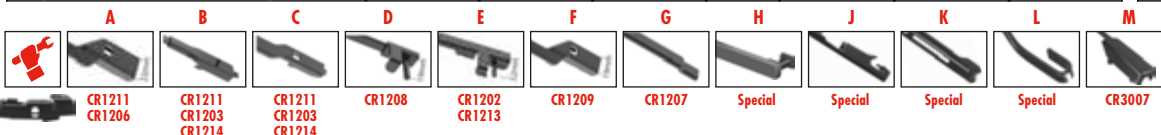

CR1211
CR1206

CR1211
CR1203
CR1214

CR1211
CR1203
CR1214

CR1208

CR1202
CR1213

CR1209

CR1207

Special

Special

Special

Special

CR3007