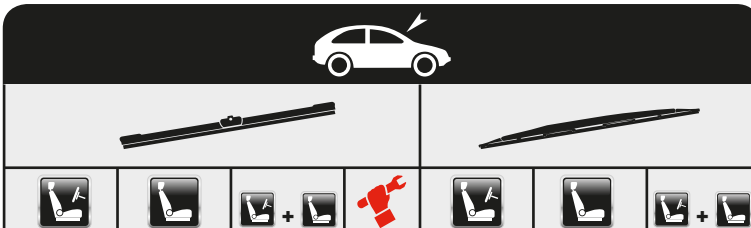

A B C D E F G H J K L M

CR1211 CR1206 CR1211 CR1203 CR1214 CR1211 CR1203 CR1214 CR1208 CR1202 CR1213 CR1209 CR1207 Special Special Special Special CR3007

VW											
AMAROK Platform/Chassis (S1B)	09/11→										
→04/12							A60	A58			
→04/12 + Spoiler							AS60				
05/12→		AFL60	AFL60		F						
CADDY ALLTRACK Box (SAA)	05/15→										
		AFL60	AFL45	AFL6045A	A					AF40	
CADDY II Box (9K9A)	11/95→01/04						A53	A45		A45	
+ Spoiler							AS53		AS5345		
				AFL5345L	L						
CADDY III Box (2KA, 2KH, 2CA, 2CH)	03/04→05/15										
→05/06		AFL60	AFL45	AFL6045A	E					AF38X	
06/06→		AFL60	AFL45	AFL6045A	A						
CADDY IV Box (SAA, SAH)	05/15→										
		AFL60	AFL45	AFL6045A	A					AF40	
CRAFTER 30-35 Bus (2E_)	04/06→12/16										
		AFL65	AFL60	AFL6560B	B					AF38Z	
CRAFTER 30-50 Box (2E_)	04/06→12/16										
		AFL65	AFL60	AFL6560B	B					AF38Z	
CRAFTER 30-50 Platform/Chassis (2F_)	04/06→12/16										
		AFL65	AFL60	AFL6560B	B						
CRAFTER Box (SY_)	09/16→										
		AFL70	AFL65		F						
CRAFTER Bus (SY_)	09/16→										
		AFL70	AFL65		F						
CRAFTER Platform/Chassis (SZ_)	11/16→										
		AFL70	AFL65		F						
GOLF IV Van (1J1)	05/00→05/04										
→05/02							A53	A48		A36	
06/02→		AFL53	AFL48A		E						
LOAD UP	12/14→										
		AFL60	AFL40	AFL6040F	F					AF25	
LT 28-35 II Bus (2DB, 2DE, 2DK)	04/96→07/06						A60	A55			
LT 28-46 II Box (2DA, 2DD, 2DH)	04/96→07/06						A60	A55			
LT 28-46 II Platform/Chassis (2DC, 2DF, 2DG, 2DL, 2DM)	04/96→07/06						A60	A55			
POLO Van (6R)	01/14→										
		AFL60	AFL40	AFL6040F	F					AF28	