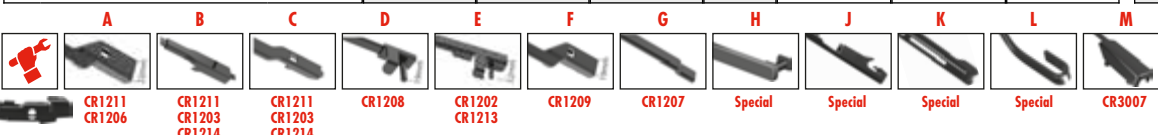

A CR1211 CR1206
B CR1211 CR1203 CR1214
C CR1211 CR1203 CR1214
D CR1208
E CR1202 CR1213
F CR1209
G CR1207
H Special
J Special
K Special
L Special
M CR3007

LANCIA

LAND ROVER